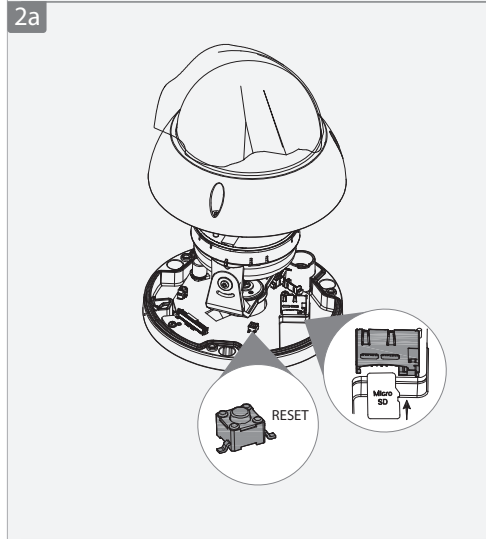

Dome Network Camera

Installation Guide

V1.0.3

A Optional

B

3

4