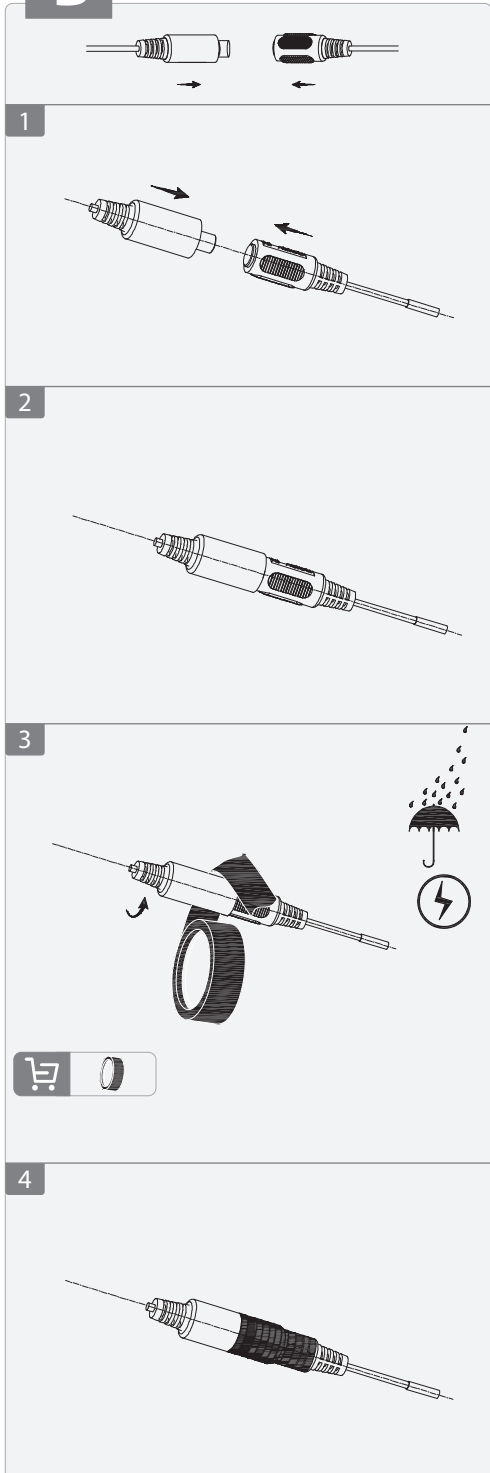

Dome Network Camera

Installation Guide

V1.0.3

A Optional

B

3

4