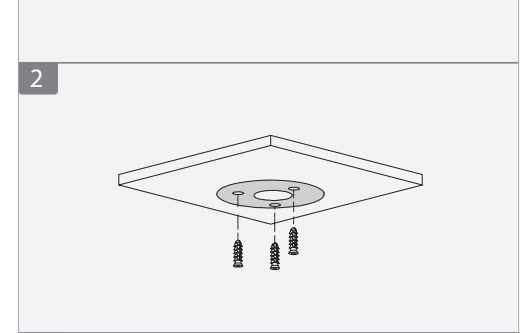

Dome Network Camera

Installation Guide

V1.0.3

A Optional

B

3

4