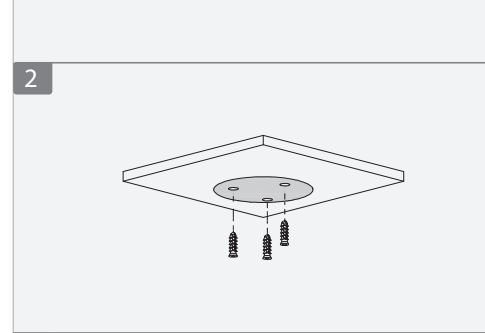

Dome Network Camera

Installation Guide

V1.0.3

A Optional

B

3

4