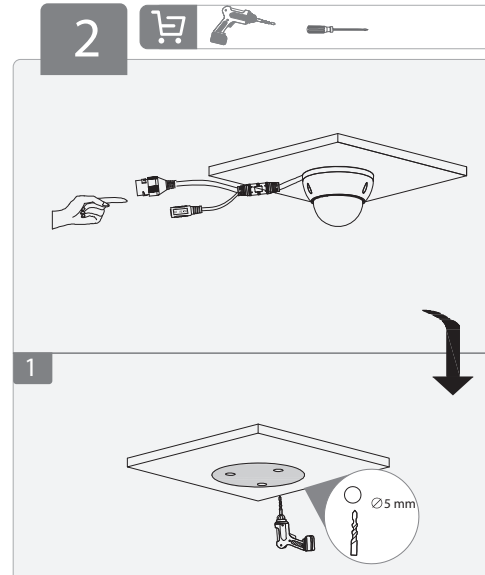

Dome Network Camera

Installation Guide

V1.0.3

A Optional

B

3

4