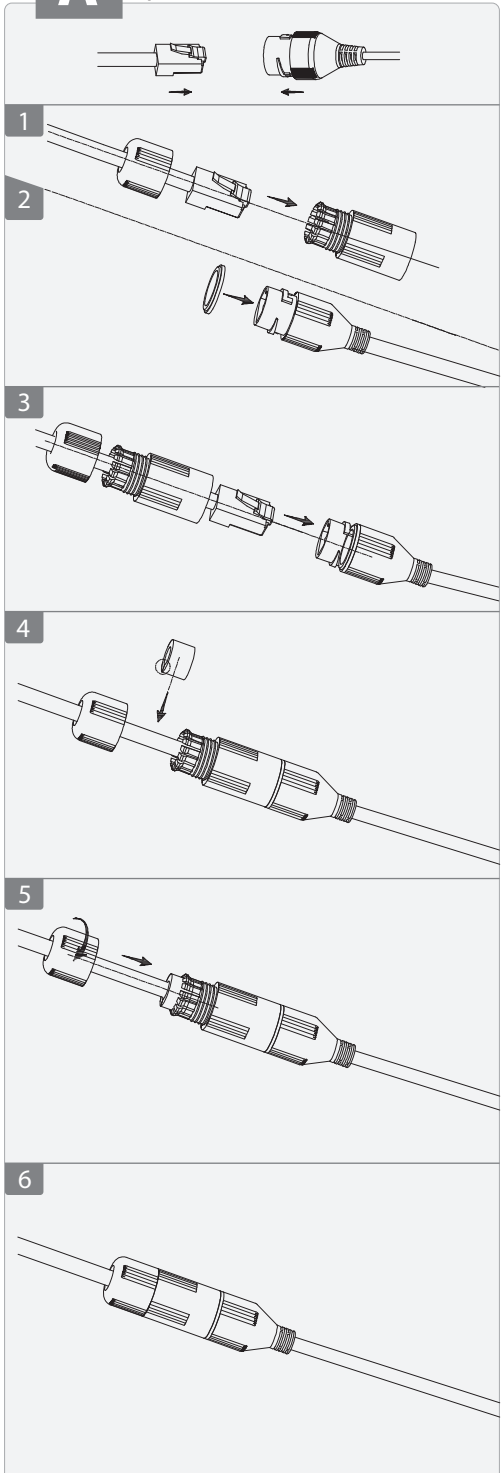

Dome Network Camera

Installation Guide

V1.0.3

A Optional

B

3

4