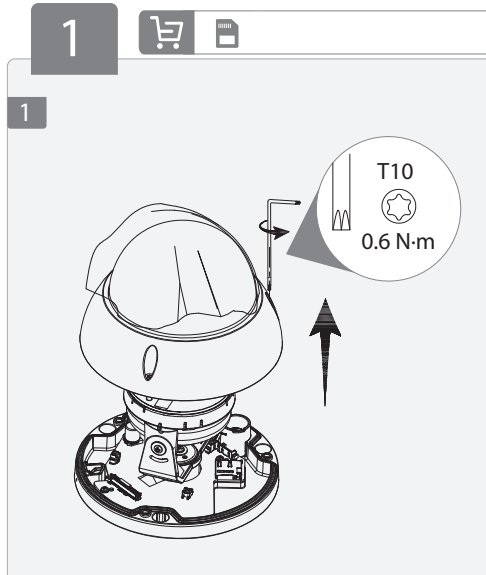

Dome Network Camera

Installation Guide

V1.0.3

A Optional

B

3

4